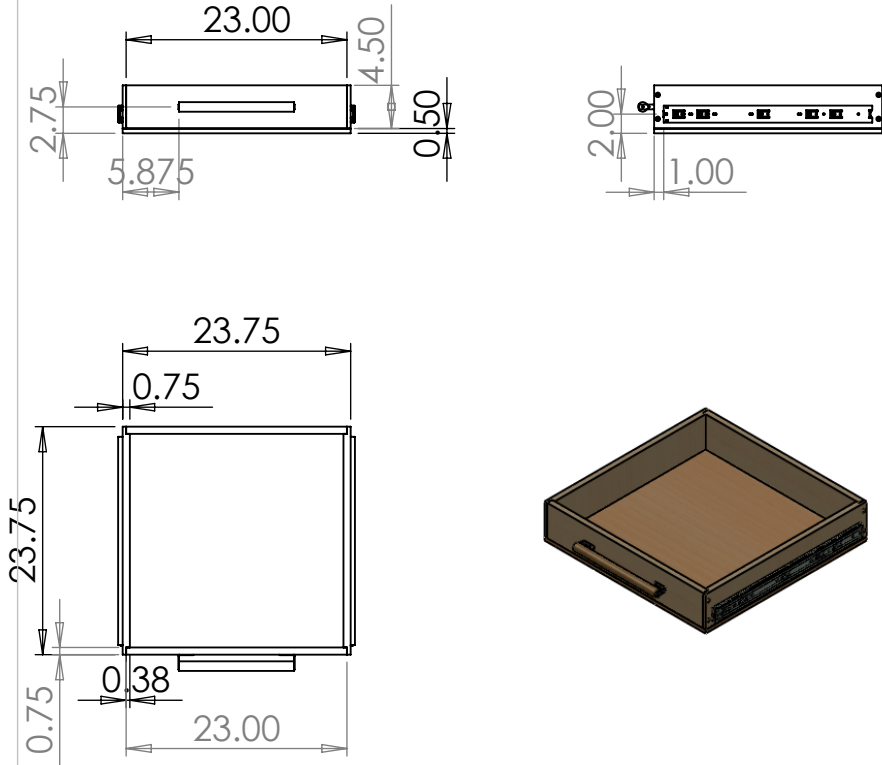

TITLE:		
<h1>Workbench</h1>		
SIZE	DRAWN BY	REV
A	J. Wolley	A
SCALE: 1:20	3-NOV-2011	SHEET 1 OF 2

Large Drawers

Small Drawers

Dimensions same as large drawers except as noted

Handles

1:5 scale

TITLE:		
Workbench drawers		
SIZE	DRAWN BY	REV
A	J. Wolley	A
SCALE: 1:20	3-NOV-2011	SHEET 2 OF 2