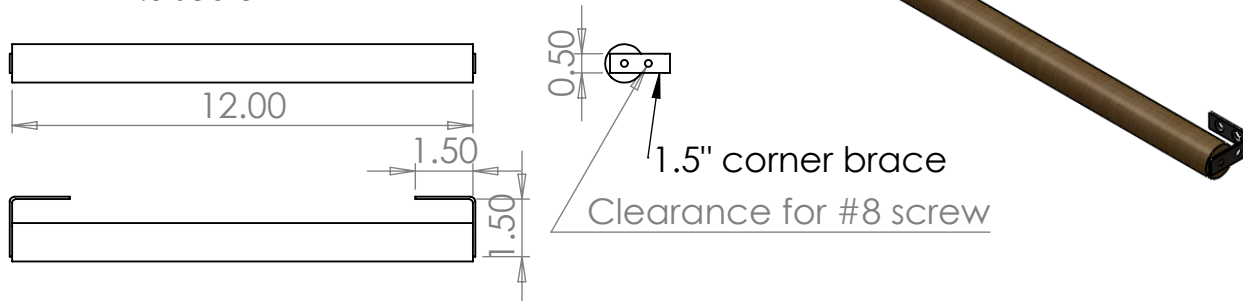

TITLE:		
<h1>Workbench</h1>		
SIZE	DRAWN BY	REV
A	J. Wolley	A
SCALE: 1:20	3-NOV-2011	SHEET 1 OF 2

Large Drawers

Small Drawers

Dimensions same as large drawers except as noted

Handles

1:5 scale

TITLE:		
Workbench drawers		
SIZE	DRAWN BY	REV
A	J. Wolley	A
SCALE: 1:20	3-NOV-2011	SHEET 2 OF 2