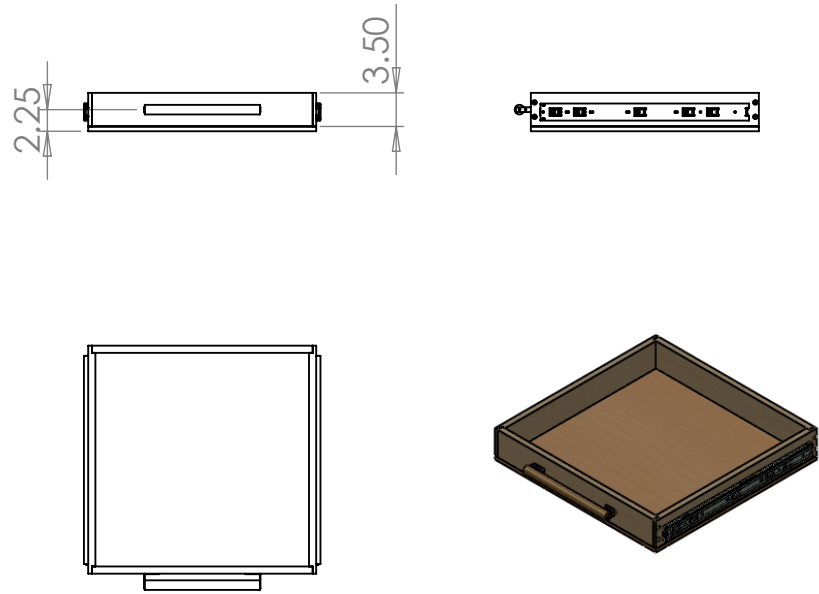

TITLE:		
<h1>Workbench</h1>		
SIZE	DRAWN BY	REV
A	J. Wolley	A
SCALE: 1:20	3-NOV-2011	SHEET 1 OF 2

Large Drawers

Small Drawers

Dimensions same as large drawers except as noted

Handles

1:5 scale

TITLE:		
Workbench drawers		
SIZE	DRAWN BY	REV
A	J. Wolley	A
SCALE: 1:20	3-NOV-2011	SHEET 2 OF 2