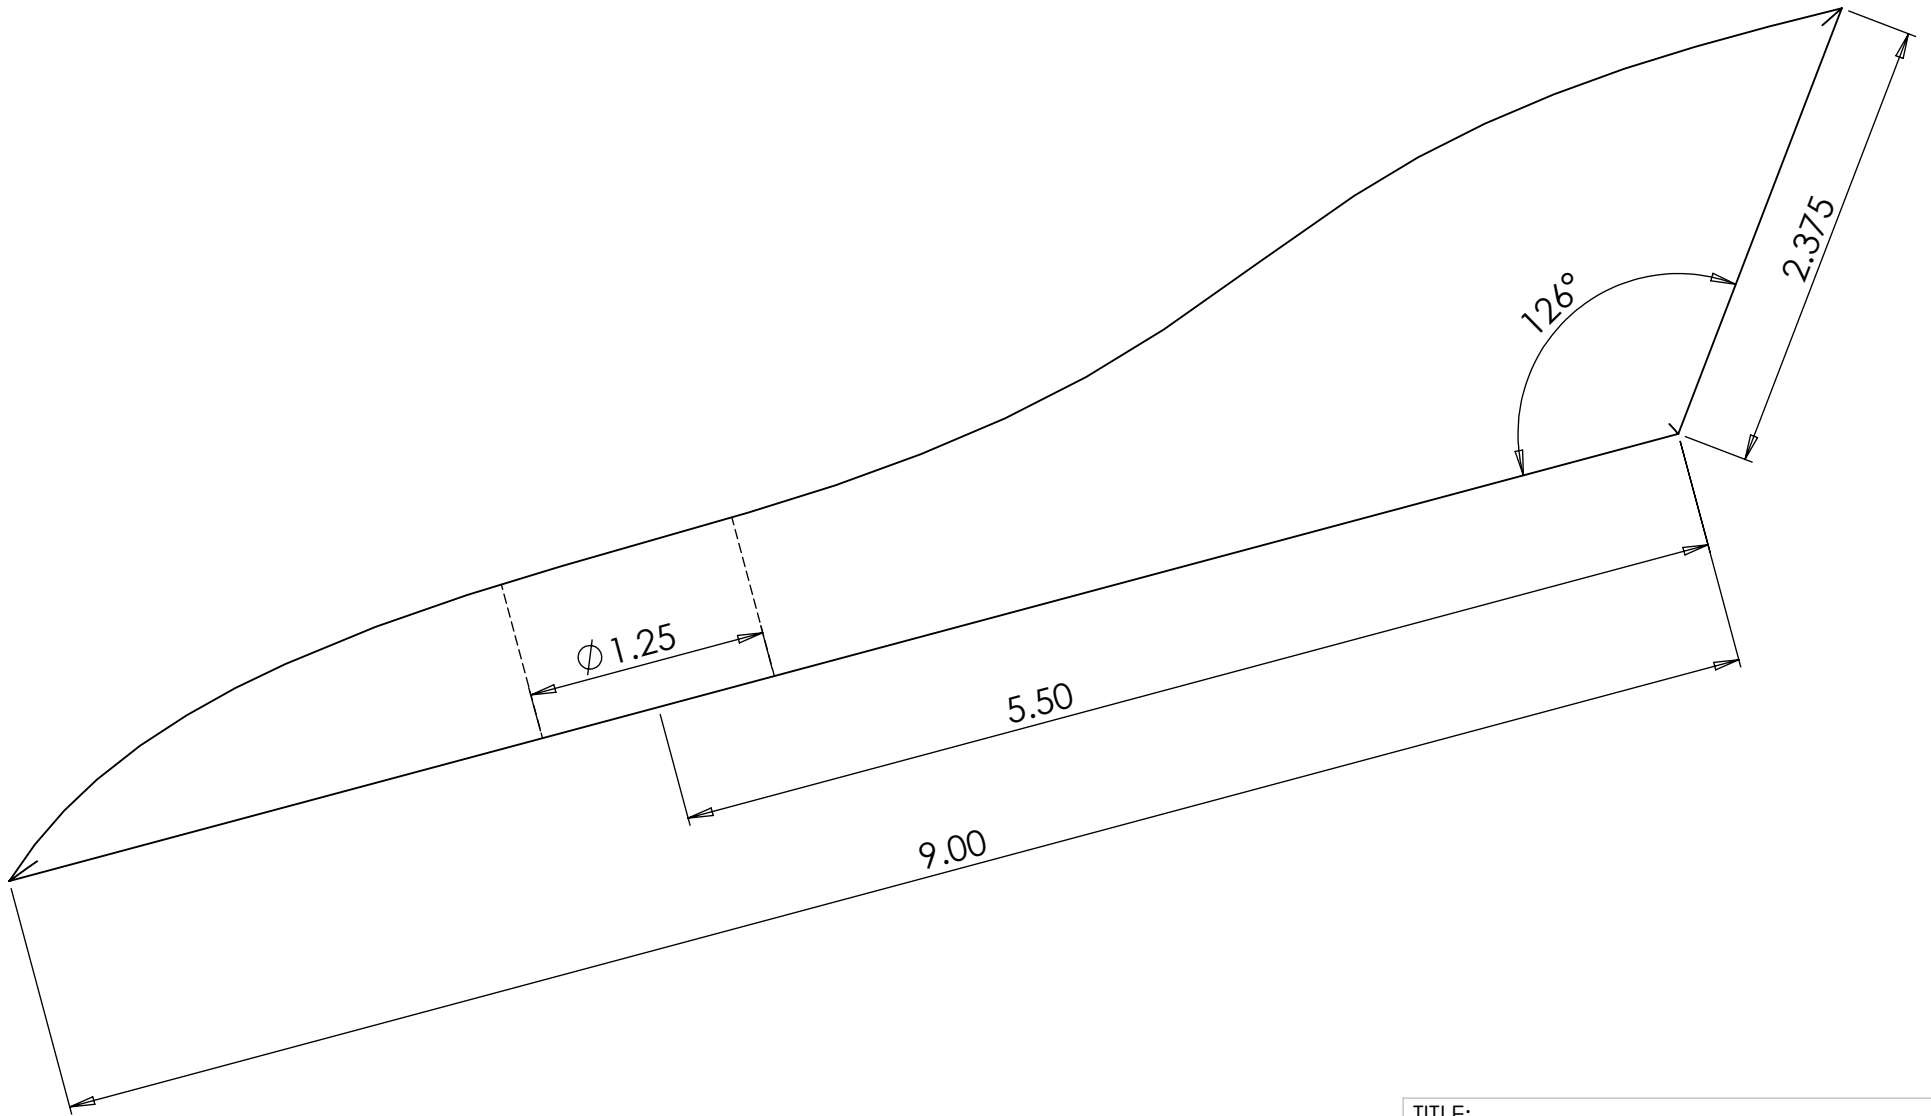

TITLE:

Wine Bottle Stand

SIZE DRAWN BY

**A** J. Wolley

REV

**A**

SCALE: 1:2

11/13/2011

SHEET 1 OF 2

TITLE:		
Wine Bottle Stand		
SIZE	DRAWN BY	REV
<b>A</b>	<b>J. Wolley</b>	<b>A</b>
SCALE: 1:1	11/13/2011	SHEET 2 OF 2