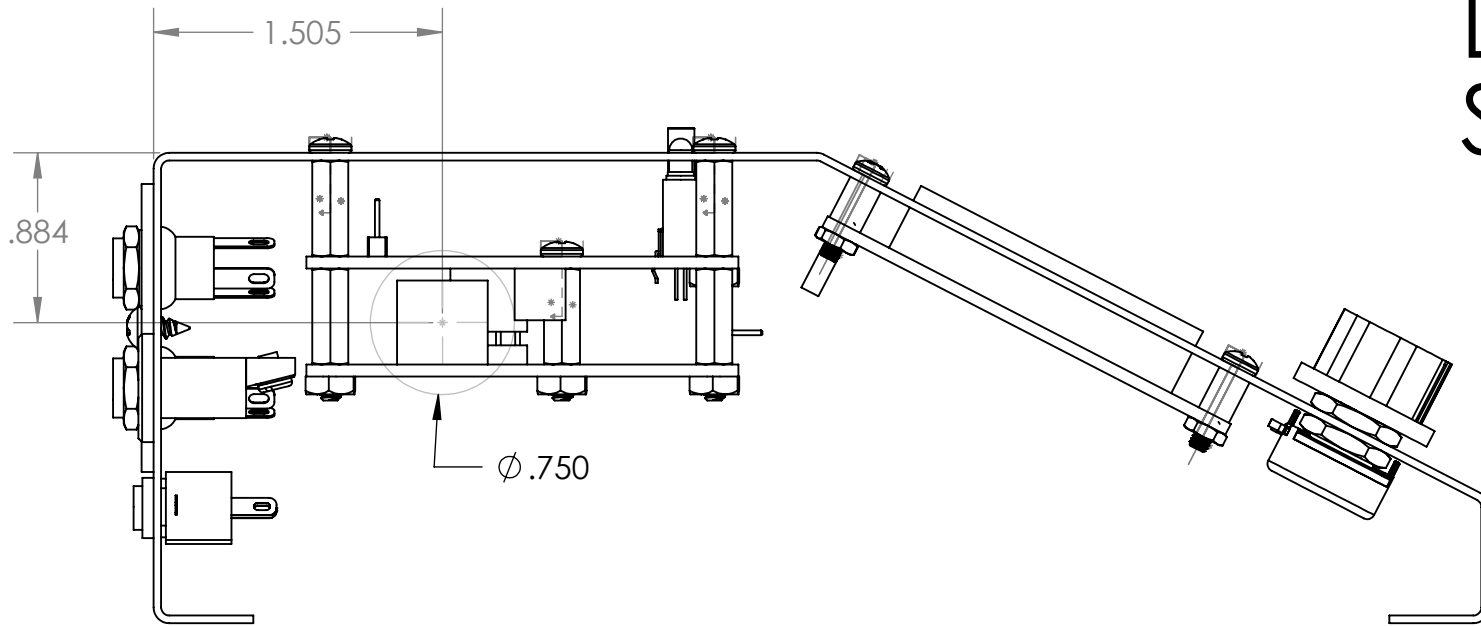

TOP
VIEW

TITLE:		
TC4 box panel cutout pattern		
SIZE	DRAWN BY	REV
A	J. Wolley	A
SCALE: 1:1	9-OCT-2013	SHEET 1 OF 4

CONSOLE VIEW

TITLE:
TC4 box panel
cutout pattern

SIZE A	DRAWN BY J. Wolley	REV A
------------------	------------------------------	-----------------

SCALE: 1:1	9-OCT-2013	SHEET 3 OF 4
------------	------------	--------------

LEFT
SIDE

TITLE:		
TC4 box panel cutout pattern		
SIZE	DRAWN BY	REV
A	J. Wolley	A
SCALE: 1:1	16-OCT-2013	SHEET 4 OF 4