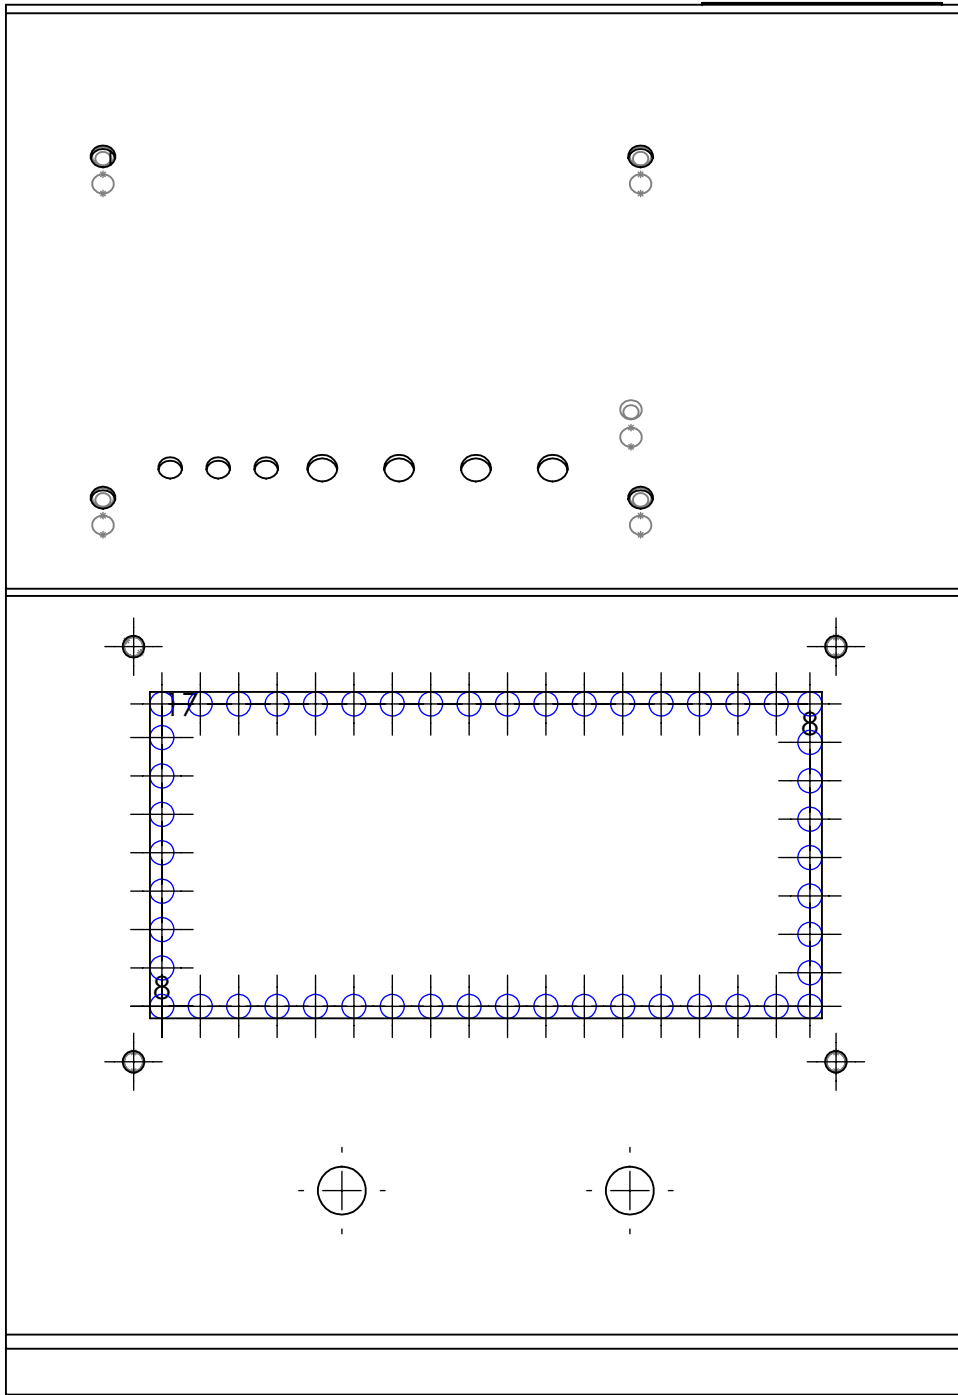

TOP
VIEW

TITLE:		
TC4 box panel cutout pattern		
SIZE	DRAWN BY	REV
A	J. Wolley	A
SCALE: 1:1	9-OCT-2013	SHEET 1 OF 4

CONSOLE VIEW

TITLE:
TC4 box panel
cutout pattern

SIZE A	DRAWN BY J. Wolley	REV A
------------------	------------------------------	-----------------

SCALE: 1:1	9-OCT-2013	SHEET 3 OF 4
------------	------------	--------------

LEFT
SIDE

TITLE:		
TC4 box panel cutout pattern		
SIZE	DRAWN BY	REV
A	J. Wolley	A
SCALE: 1:1	16-OCT-2013	SHEET 4 OF 4